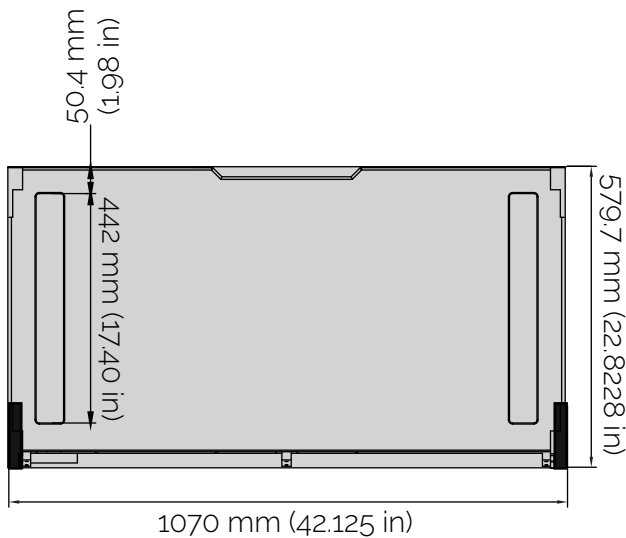

579.7 mm (22.8228 in)

DIMENSION:
IN MILLIMETERS ROUNDED TO 0.005 mm

TOLERANCES:
+/- 1.5 mm OUTER TOTAL BOX DUE TO
PRODUCTION VARIATIONS IN TEXTURES AND
MATERIAL TOLERANCES. REFERENCE
DIMENSIONS NO TOLERANCES IMPLIED.